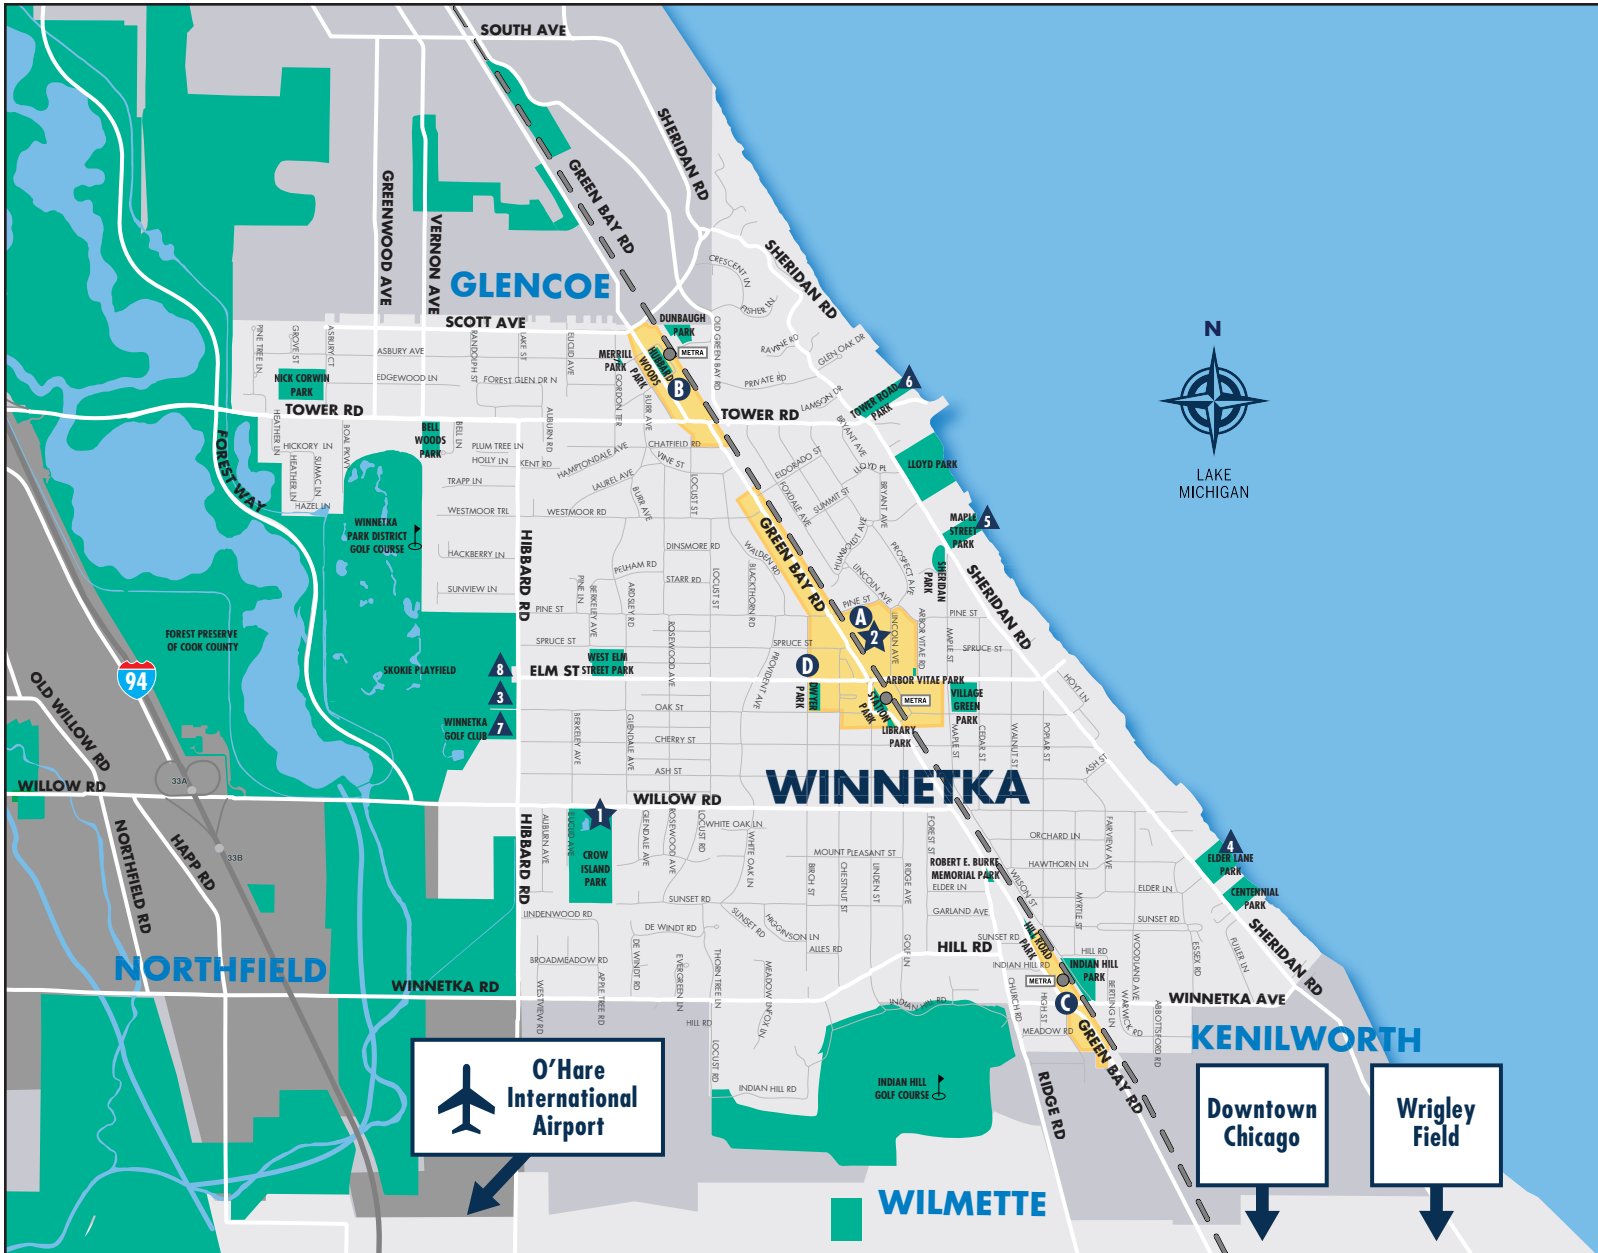

VILLAGE OF WINNETKA MAP

RETAIL AND DINING DISTRICTS

- A** East Elm
- B** Hubbard Woods
- C** Indian Hill
- D** West Elm

ATTRACTIONS

- ★ Schmidt-Burnham Log House
- ★ Winnetka Community House

RECREATION

- 3** A.C. Nielsen Tennis Center
- 4** Elder Lane Beach
- 5** Maple Street Beach
- 6** Tower Road Beach
- 7** Winnetka Golf Club
- 8** Winnetka Ice Arena

MAP LEGEND

- METRA STOP
- METRA/GREEN BAY TRAIL
- GOLF COURSE
- RETAIL AND DINING DISTRICT