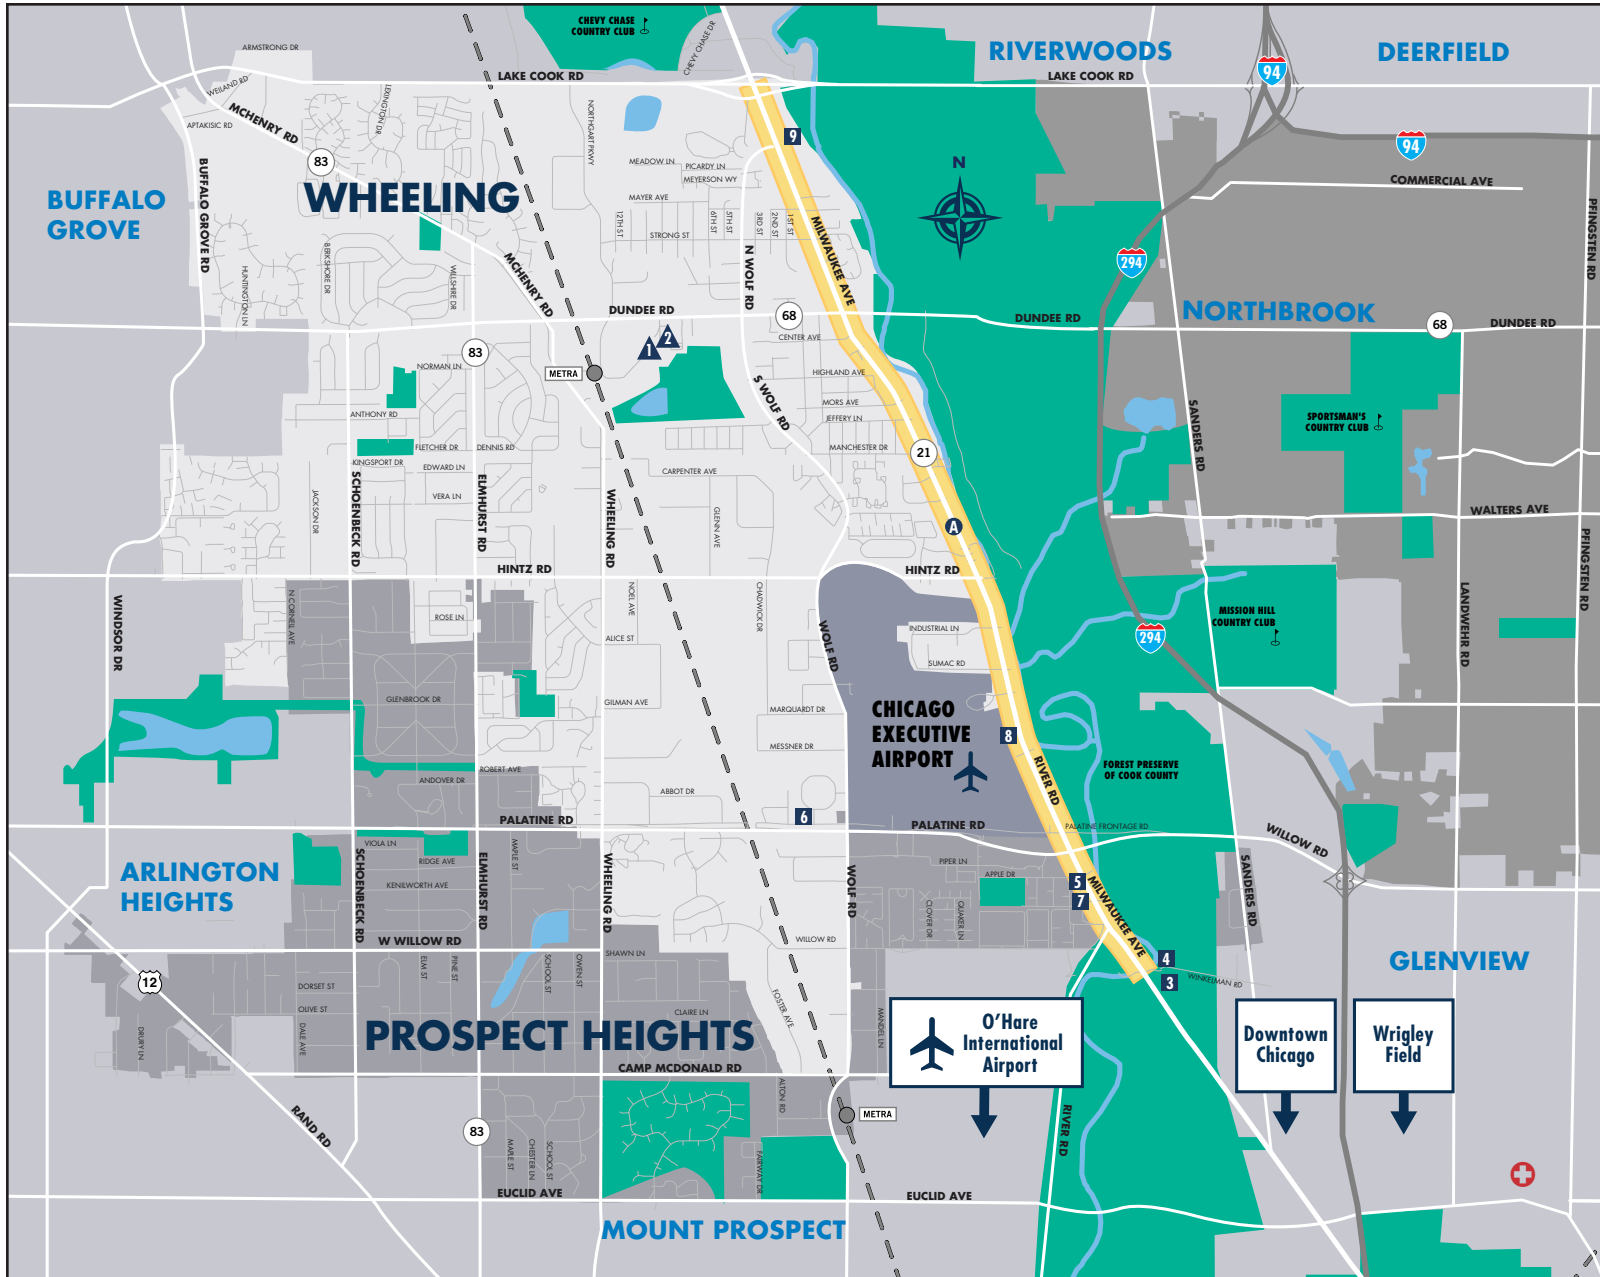

VILLAGE OF WHEELING/CITY OF PROSPECT HEIGHTS MAP

RETAIL AND DINING DISTRICTS

- A** Restaurant Row/
Milwaukee Avenue

RECREATION

- 1** Artic Splash and Family Aquatic Center
- 2** Heritage Park

HOTELS

- 3** Crowne Plaza Chicago/Northbrook
- 4** Hilton Chicago/Northbrook
- 5** Holiday Inn Express & Suites Prospect Heights
- 6** MainStay Suites Northbrook Wheeling
- 7** Motel 6 Prospect Heights
- 8** Ramada Plaza Chicago North Shore
- 9** Westin Chicago North Shore

MAP LEGEND

- METRA STOP
- METRA
- CHICAGO EXECUTIVE AIRPORT
- HOSPITAL
- GOLF COURSE
- RETAIL AND DINING DISTRICT