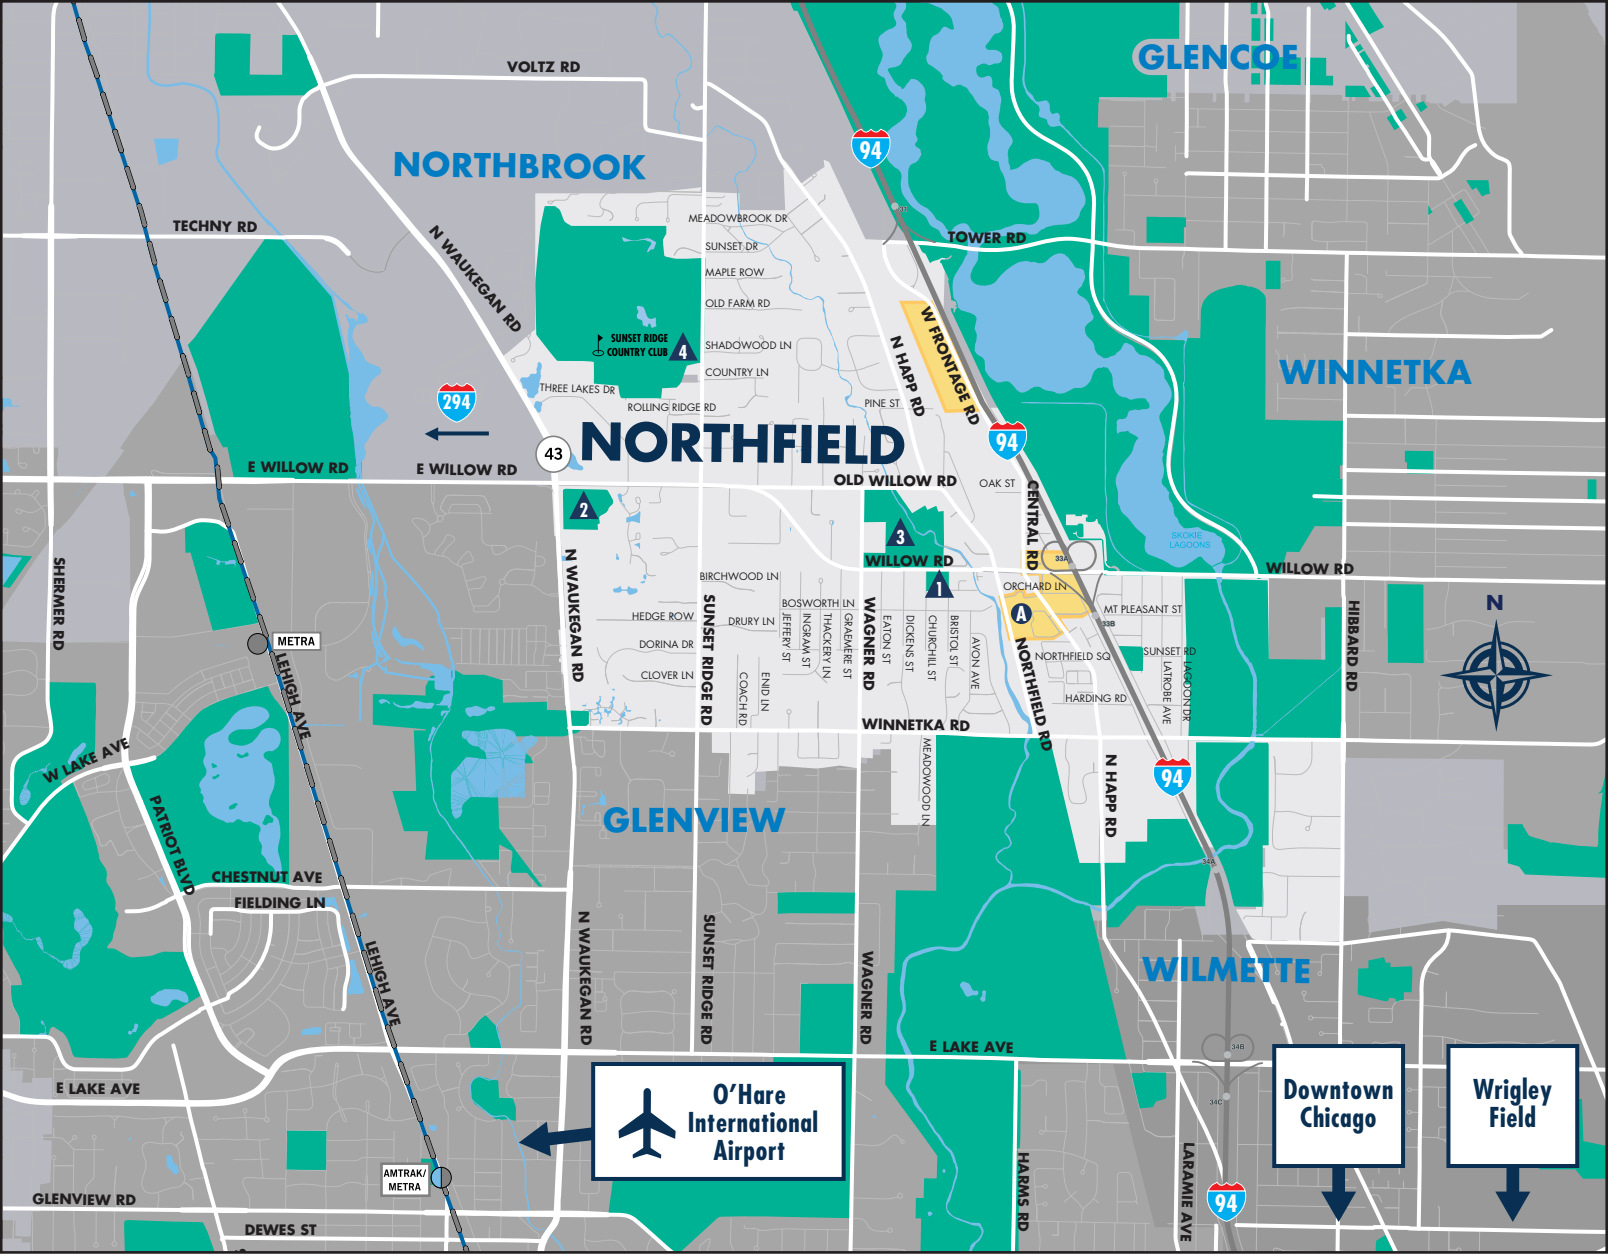

VILLAGE OF NORTHFIELD MAP

RETAIL AND DINING DISTRICTS

- A** Northfield Village Center
Northfield Village Square

RECREATION

- 1** Clarkson Park
- 2** Fox Meadow Park
- 3** Northfield Park District and Willow Park
- 4** Sunset Ridge Country Club

MAP LEGEND

- AMTRAK/METRA STOP
- AMTRAK/METRA
- ⛳ GOLF COURSE
- RETAIL AND DINING DISTRICT