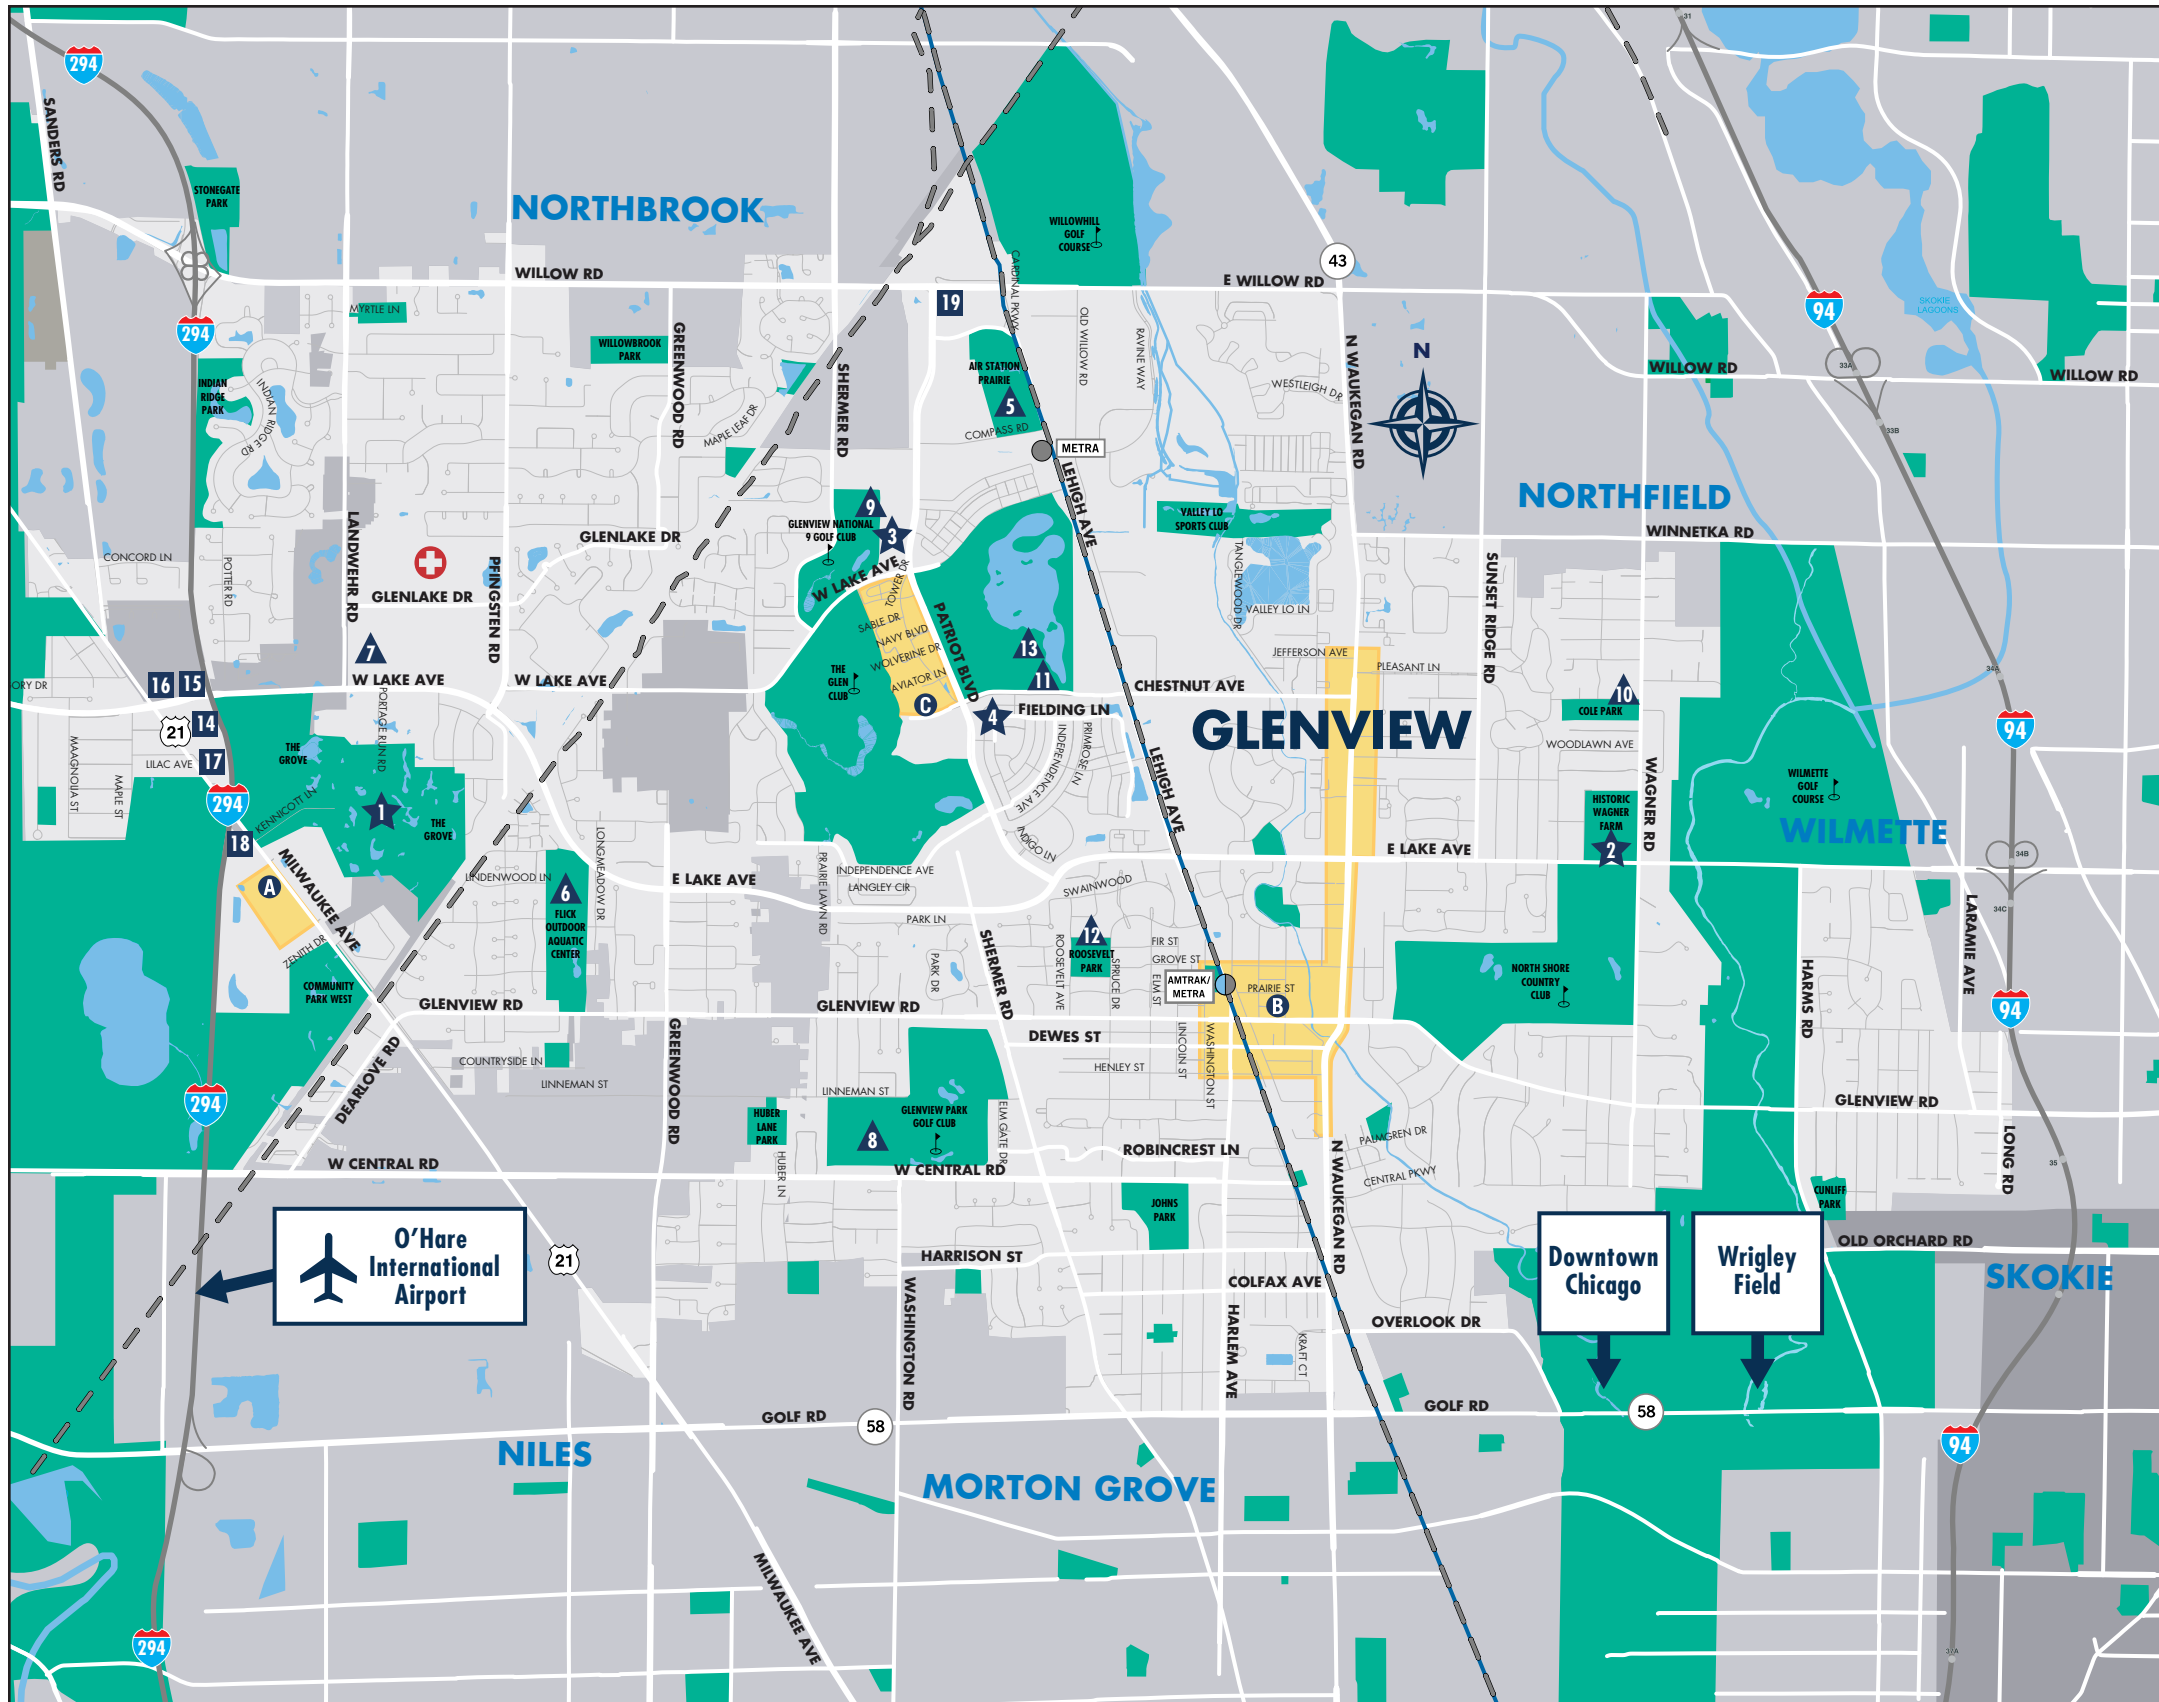

VILLAGE OF GLENVIEW MAP

RETAIL AND DINING DISTRICTS

- A** Abt Electronics
- B** Downtown Glenview
- C** The Glen Town Center

ATTRACTIONS

- ★** The Grove
- ★** Historic Wagner Farm
- ★** Kohl Children's Museum
- ★** Schram Memorial Chapel

RECREATION

- ▲** Evelyn Pease Tyner Interpretive Center
- ▲** Flick Outdoor Aquatic Center
- ▲** Glenview Community Ice Rink
- ▲** Glenview Park Golf Club
- ▲** Glenview Prairie Club
- ▲** Glenview Tennis Club
- ▲** Park Center
- ▲** Roosevelt Outdoor Aquatic Center
- ▲** Splash Landings Indoor Aquatic Center

HOTELS

- 14** Baymont Inn & Suites Glenview
- 15** Best Western Glenview — Chicagoland Inn & Suites
- 16** Courtyard by Marriott Chicago/Glenview
- 17** Motel 6 Chicago North/Glenview
- 18** Renaissance Chicago Glenview Suites
- 19** Staybridge Suites Hotel Glenview

MAP LEGEND

- AMTRAK/METRA STOP
- METRA STOP
- AMTRAK/METRA
- METRA
- HOSPITAL
- GOLF COURSE
- RETAIL AND DINING DISTRICT