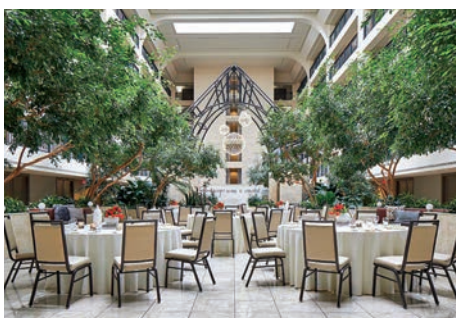

Exceptional options for your wedding and all the celebrations leading up to it. Perfect options for your ceremony, reception, shower, rehearsal dinners, hotel stays and more.

REDFIELD ESTATE AT THE GROVE

1421 Milwaukee Ave., Glenview, IL
glenviewparks.org/rental-venues/redfield-estate/
Contact: redfieldestate@glenviewparks.org • 847.298.0095

A wonderful venue for wedding ceremony and/or reception events accommodating up to 125 guests. Enjoy the private use of the entire estate, featuring a historic home with fireplace, cathedral ceiling, chandeliers, and original leaded glass windows; a gazebo to exchange your "I do's;" and a gorgeous 30' x 60' covered stone pavilion with fireplace, and intimate lighting to dine and dance.

RENAISSANCE CHICAGO GLENVIEW SUITES HOTEL

1400 Milwaukee Ave., Glenview, IL • marriott.com/CHIBC
Contact: [Fay Ander](mailto:fander@kinseth.com) • fander@kinseth.com • 847.759.7525

This 254 all-suite hotel has all the amenities you need for your special guests. Let the creative catering team of the Renaissance Chicago Glenview Suites enhance your wedding with skilled planners that can assist you plan your wedding or reception from start to finish. Need a rehearsal space or room blocks for your area wedding? Book a block of rooms and receive a special rate along with tools to manage your rooming list and automate messages to your attendees to facilitate their booking.

A perfect spot for bridal showers, bachelor/bachelorette parties and rehearsal dinners. A large selection of elevated food and beverage packages to suit your needs. The dedicated staff will be sure to make your event memorable!